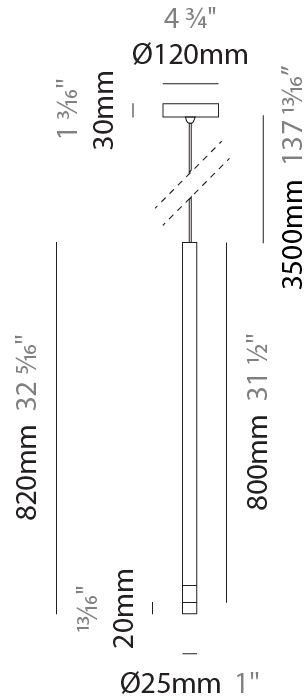

GENERAL

Series: Metropolis
Subseries: Metropolis Monopoint Halo
Brand: Zaneen
Division: Design
Mounting Type: Suspension
Mounting Location: Ceiling
Subcategory: Pendant

PHYSICAL

Shape: Cylinder
Diameter (mm): 26
Diameter (in): 1
Height (mm): 820
Height (in): 32 2/7
Light Distribution: Downlight
Fixture Finish: BLK / BRZ / IND
Holder Finish: BLK / BRZ / IND
Fixture Material: Aluminum
Cable Details: Black or Transparent - 3500mm / 137 13 / 16"
Upon Request: Cylinder height. Max. 1830 mm / 72". Min 153mm / 6". Min. qty required 50 pcs.

ELECTRICAL

Lamp Type: LED
Input Wattage (W): 3.65
Total Output Wattage (W): 2.7
Dimming: Non-Dimmable
Driver Included: Yes
Driver Location: Integrated
Driver Type: Constant Current - Universal
Driver Class: Class 2
Input Voltage (V): 120 - 277
Constant Current (MA): 700
Upon Request: Remote: Phase dimming @120Vac only / 0-10Vdc dimming (dimming requires min. 3 fixtures)

LED

Number of LEDs: 1
Color Temperature (°K): 3000 / 4000
Max. Delivered Lumen (lm): 114 / 122
Nominal Lumen (lm): 124 / 133
CRI: >90 CRI
Lamp Life (hrs): 50000
Upon Request: 3500K

OPTICAL

Optic°: 12 / 28 / 44

RATINGS AND CERTIFICATIONS

Certified By: Certified for North American Standards
IP rating: IP41 (Damp)
Upon Request: Damp Rated for Exterior