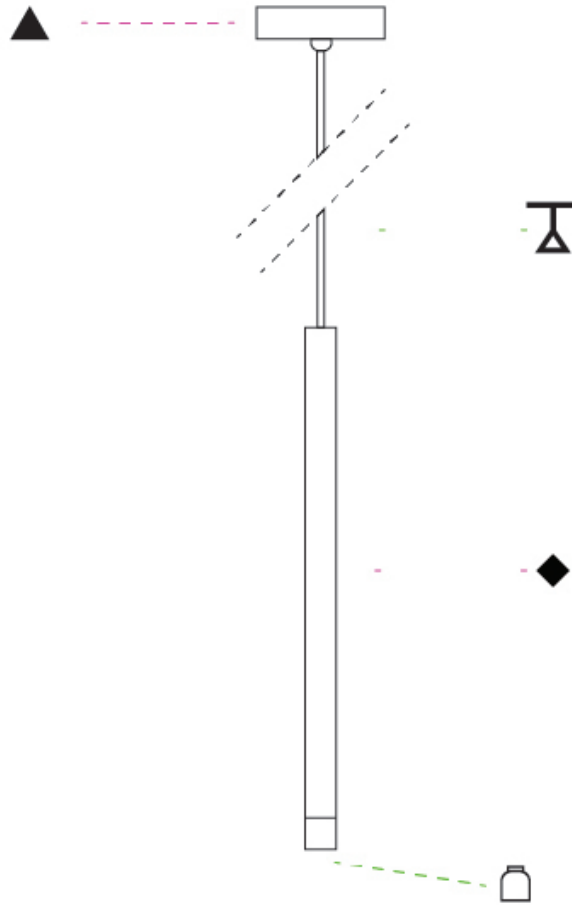

METROPOLIS MONOPOINT SUSPENSION

D201026-

PROJECT

TYPE

SPECIFIER

QUANTITY

DATE

D