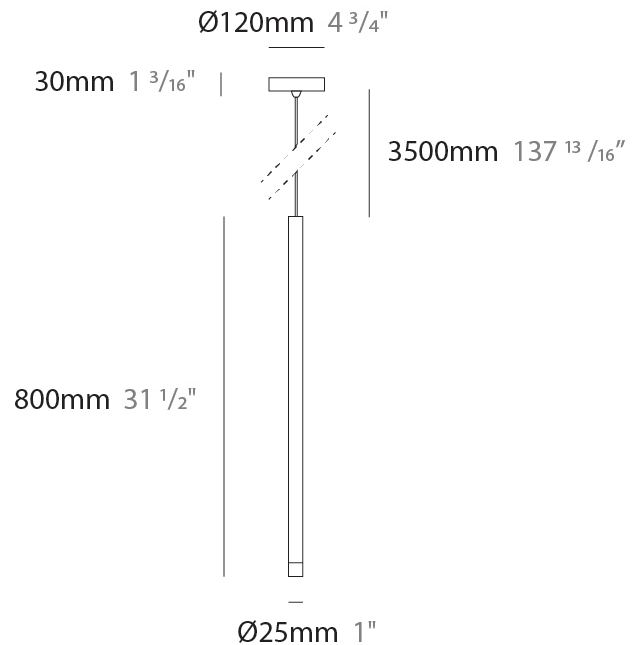

GENERAL

Series: Metropolis
Subseries: Metropolis Monopoint
Brand: Zaneen
Division: Design
Mounting Type: Suspension
Mounting Location: Ceiling
Subcategory: Pendant

PHYSICAL

Shape: Cylinder
Diameter (mm): 26
Diameter (in): 1
Height (mm): 800
Height (in): 31 1/2
Light Distribution: Downlight
Fixture Finish: BLK / BRZ / IND
Holder Finish: BLK / BRZ / IND
Fixture Material: Aluminum
Cable Details: Black or Transparent - 3500mm / 137 13 / 16"
Upon Request: Cylinder height. Max. 1830 mm / 72". Min 153mm / 6". Min. qty required 50 pcs.

ELECTRICAL

Lamp Type: LED
Input Wattage (W): 3.65
Total Output Wattage (W): 2.7
Dimming: Non-Dimmable
Driver Included: Yes
Driver Location: Integrated
Driver Type: Constant Current - Universal
Driver Class: Class 2
Input Voltage (V): 120 - 277
Constant Current (MA): 700
Upon Request: (Not included - see components) Remote: Phase dimming @120Vac only / 0-10Vdc dimming (dimming requires min. 3 fixtures)

LED

Number of LEDs: 1
Color Temperature (°K): 3000 / 4000
Max. Delivered Lumen (lm): 114 / 122
Nominal Lumen (lm): 124 / 133
CRI: >90 CRI
Lamp Life (hrs): 50000
Upon Request: 3500K

OPTICAL

Optic°: 12 / 28 / 44

RATINGS AND CERTIFICATIONS

Certified By: Certified for North American Standards
IP rating: IP41 (Damp)
Upon Request: Damp Rated for Exterior