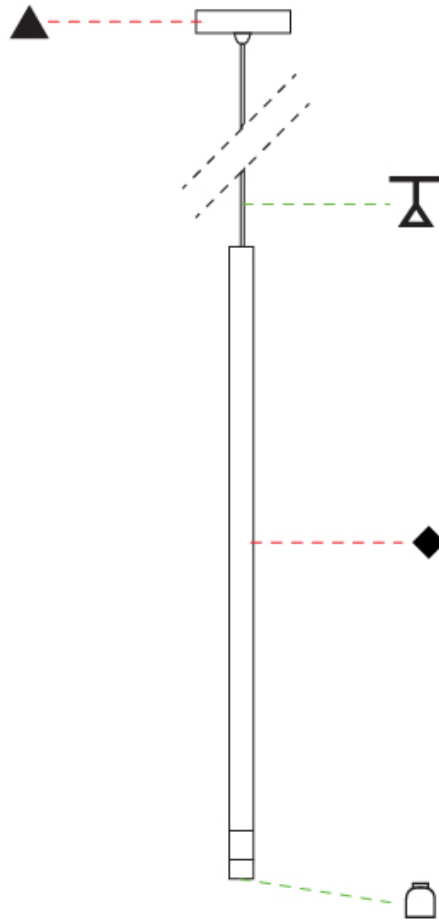

METROPOLIS MONOPOINT HALO SUSPENSION

D201033-

PROJECT
TYPE
SPECIFIER
QUANTITY
DATE

D